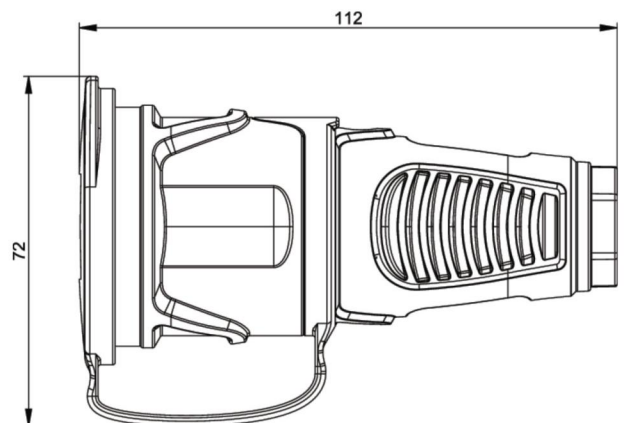

PCE data sheet

article#	2411-sr
article description	Taurus2 rubber safety connector cap fb IP54 (black/red)
description long	Safety connector series Taurus2 - rubber with cap color (housing/ring/cover): black/red/red material (housing/contact carrier): TPE/PA6 earthing system: French/Belgian 16A / 250V AC / 3p (2P+E), protection rating: IP54
GTIN (EAN)	9003399465505
country of origin	AT
customs number	85366990
packaging quantity	20
minimum order quantity	20

ETIM 7.0	EC001327
Model	Earthing pin
Material	Rubber
Material quality	Thermoplastic
For heavy conditions (in accordance with VDE)	True
Degree of protection (IP)	IP54
Angle of plug	Straight
Connection system	Screwed terminal
Colour	Black
Number of poles	3
Nominal voltage	250 V
Nominal current	16 A

K (cable Ø)	6-13 mm
wire flexible	1-2,5 mm ²
contact screws	80 Ncm
strain relief	110 Ncm
dismantling length	30 mm
stripping length	7 mm

www.manufacturer-safety.info