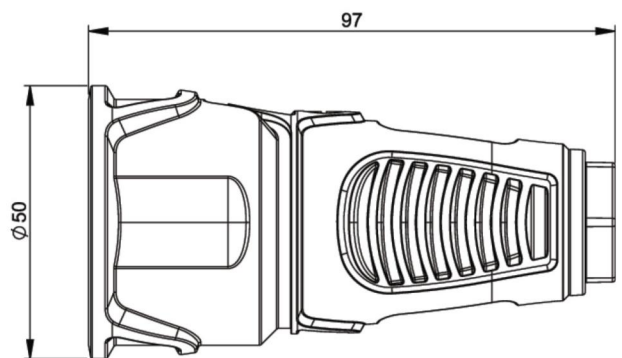

PCE data sheet

article#	2410-sr
article description	Taurus2 rubber safety connector fb IP20 (black/red)
description long	Safety connector series Taurus2 - rubber color (housing/ring): black/red material (housing/contact carrier): TPE/PA6 earthing system: French/Belgian 16A / 250V AC / 3p (2P+E), protection rating: IP20
GTIN (EAN)	9003399465444
country of origin	AT
customs number	85366990
packaging quantity	20
minimum order quantity	20

ETIM 7.0	EC001327
Model	Earthing pin
Material	Rubber
Material quality	Thermoplastic
For heavy conditions (in accordance with VDE)	True
Degree of protection (IP)	IP20
Angle of plug	Straight
Connection system	Screwed terminal
Colour	Black
Number of poles	3
Nominal voltage	250 V
Nominal current	16 A

K (cable Ø)	6-13 mm
wire flexible	1-2,5 mm ²
contact screws	80 Ncm
strain relief	110 Ncm
dismantling length	30 mm
stripping length	7 mm

www.manufacturer-safety.info