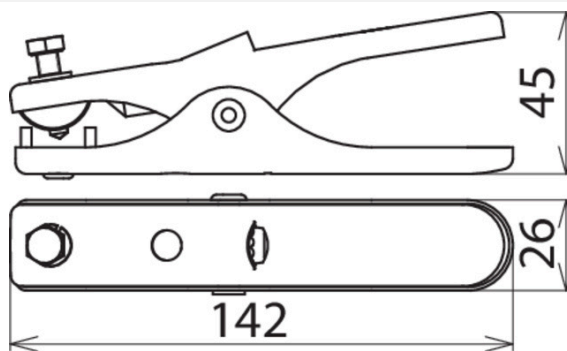

EZ 16 FL13 ASM6 V2A (546 002)

Figure without obligation

Type	EZ 16 FL13 ASM6 V2A
Part No.	546 002
Material of tongs	StSt
Clamping range Rd / FI	up to Ø16 / up to 13 mm
Length	140 mm
Connection screw	M6 x 16 mm
Material of screw	StSt
Cable lug	25 (Sn) mm ²
Weight	177 g
Customs tariff number (Comb. Nomenclature EU)	85359000
GTIN	4013364004016
PU	1 pc(s)

We reserve the right to introduce changes in performance, configuration and technology, dimensions, weights and materials in the course of technical progress. The figures are shown without obligation.