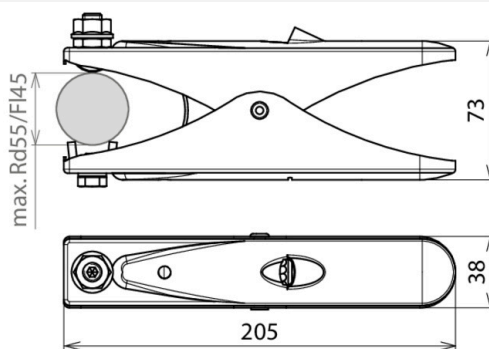

EZ 55 FL45 ASM10 V2A (546 001)

Figure without obligation

Type	EZ 55 FL45 ASM10 V2A
Part No.	546 001
Material of tongs	StSt
Clamping range Rd / FI	up to Ø55 / up to 45 mm
Length	205 mm
Connection nut	M10
Material of screw	StSt
Weight	446 g
Customs tariff number (Comb. Nomenclature EU)	85359000
GTIN	4013364019973
PU	1 pc(s)

We reserve the right to introduce changes in performance, configuration and technology, dimensions, weights and materials in the course of technical progress. The figures are shown without obligation.