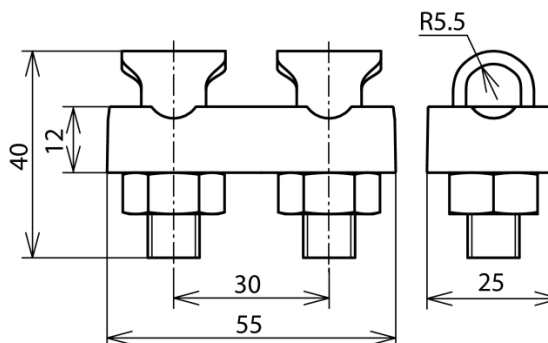

KSV 2X7.10 STTZN (302 010)

Figure without obligation

Type	KSV 2X7.10 STTZN
Part No.	302 010
Material of clamping screw	St/tZn
Material of clamp	ZDC
Clamping range Rd	7-10 mm
Material of nut	St/tZn
Screw	M10
Screw distance	30 mm
Base plate	yes
Lightning current carrying capability (10/350 μs)	$I_{imp} 100 \text{ kA} / I_{imp} 50 \text{ kA}^{*)}$
Standard	EN 62561-1
Weight	137 g
Customs tariff number (Comb. Nomenclature EU)	85389099
GTIN	4013364134904
PU	50 pc(s)