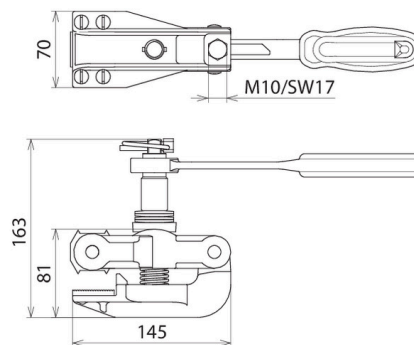

## SAK PFE ARA AB29 (792 456)

- Earthing clamp for railway tracks
- With detachable ratchet
- For profile-free earthing of track profiles S49, S54, S64 and UIC60

Figure without obligation

Figure without obligation

Type	SAK PFE ARA AB29
Part No.	792 456
Anti-rotation cable lug	PK2 (Ø10.5 mm)
Cable material	Al
For cable cross-section	70 mm <sup>2</sup>
Max. short-circuit current I <sub>k</sub> 0.06 s	32.0 kA
DB drawing No.	3 Ebgw 01.83-1
Material (pressure plate)	Hardened steel
Material (clamp body)	MCI/tZn
Material (shaft)	Stainless steel
Weight	2,94 kg
Customs tariff number (Comb. Nomenclature EU)	85389099
GTIN	4013364446625
PU	1 pc(s)