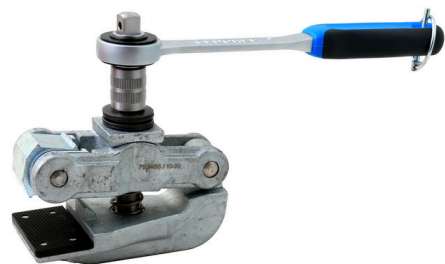

## SAK PFE ARA AB29 (792 456)

- Earthing clamp for railway tracks
- With detachable ratchet
- For profile-free earthing of track profiles S49, S54, S64 and UIC60

Figure without obligation

Figure without obligation

Type	SAK PFE ARA AB29
Part No.	792 456
Anti-rotation cable lug	PK2 (Ø10.5 mm)
Cable material	Al
For cable cross-section	70 mm <sup>2</sup>
Max. short-circuit current I <sub>k</sub> 0.06 s	32.0 kA
DB drawing No.	3 Ebgw 01.83-1
Material (pressure plate)	Hardened steel
Material (clamp body)	MCI/tZn
Material (shaft)	Stainless steel
Weight	2,94 kg
Customs tariff number (Comb. Nomenclature EU)	85389099
GTIN	4013364446625
PU	1 pc(s)