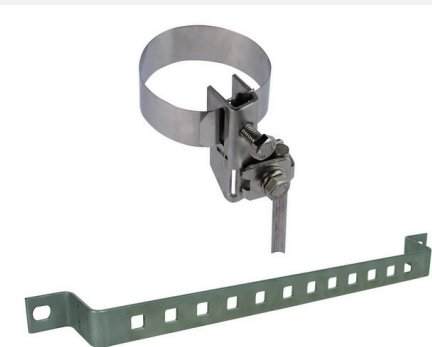

BRS 16.168 ES 12AP V2A SET (540 111)

Figure without obligation

Pipe clamp

Type	BRS 16.168 ES 12AP V2A SET
Part No.	540 111
Material	StSt
Clamping range pipe Ø	16-168 mm (³ / ₈ -6")
Dimensions of strap (l1 x w x d)	570 x 25 x 0.3 mm
Connection Rd	1-2 conductors Rd Ø6-8 mm / 1x Ø10 mm
Connection (solid / stranded)	4-50 mm ²
Screw	 M8 x 20 mm
Material of screw	StSt
Standard	EN 62561-1

Earthing busbar

Type	BRS 16.168 ES 12AP V2A SET
Part No.	540 111
Cross-section	105 mm ²
Connection holes	11 x 11 mm
Dimensions (l x w x d1)	472 x 30 x 3.5 mm
Fixing	[2x] 12 x 15 mm
Standard	EN 62561-1
Weight	653 g
Customs tariff number (Comb. Nomenclature EU)	85389099
GTIN	4013364451315
PU	1 pc(s)