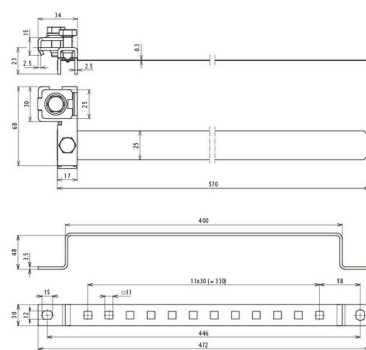

BRS 16.168 ES 12AP V2A SET (540 111)

Figure without obligation

Pipe clamp

Type	BRS 16.168 ES 12AP V2A SET
Part No.	540 111
Material	StSt
Clamping range pipe Ø	16-168 mm (³ / ₈ -6")
Dimensions of strap (l1 x w x d)	570 x 25 x 0.3 mm
Connection Rd	1-2 conductors Rd Ø6-8 mm / 1x Ø10 mm
Connection (solid / stranded)	4-50 mm ²
Screw	 M8 x 20 mm
Material of screw	StSt
Standard	EN 62561-1

Earthing busbar

Type	BRS 16.168 ES 12AP V2A SET
Part No.	540 111
Cross-section	105 mm ²
Connection holes	11 x 11 mm
Dimensions (l x w x d1)	472 x 30 x 3.5 mm
Fixing	[2x] 12 x 15 mm
Standard	EN 62561-1
Weight	653 g
Customs tariff number (Comb. Nomenclature EU)	85389099
GTIN	4013364451315
PU	1 pc(s)