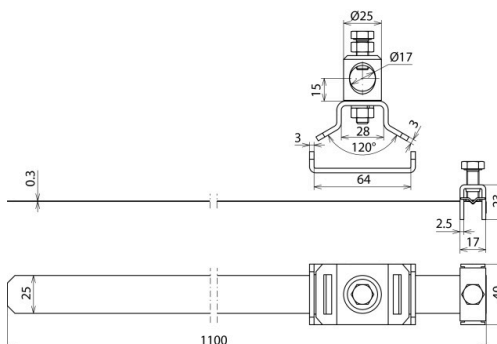

BRS 50.300 BB16 8 V2A (540 105)

Figure without obligation

Arrangement:

Type	BRS 50.300 BB16 8 V2A
Part No.	540 105
Material of head / strap	StSt
Clamping range of square hollow profile	40 x 60 to 70 x 70 mm
Clamping range of pipe	50-300 mm
Connection Rd	16 mm
Dimensions of tensioning strap	1100 x 25 x 0.3 mm
Material of connecting bolt	StSt
Screw	⚙ M8 x 20 mm
Material of screw	StSt
Lightning current carrying capability (10/350 µs)	50 kA *)
Standard	EN 62561-1
Dimensions of strap	25 x 0.3 mm
Weight	359 g
Customs tariff number (Comb. Nomenclature EU)	85389099
GTIN	4013364115880
PU	1 pc(s)

*) For exact assignment, see test certificate.

We reserve the right to introduce changes in performance, configuration and technology, dimensions, weights and materials in the course of technical progress. The figures are shown without obligation.