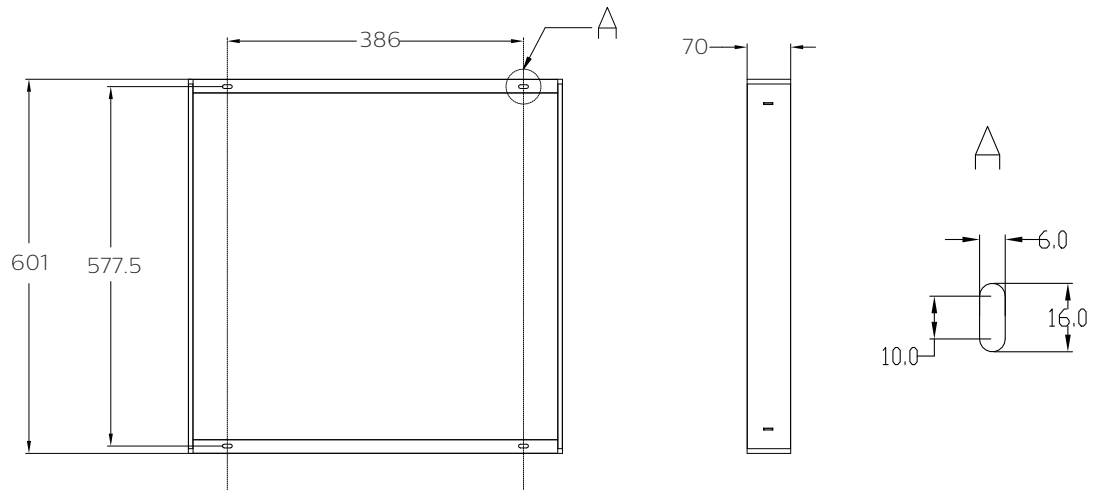

PHILIPS

RC065Z/RC066Z

Accessories

Surface mounted set:
RC065Z SMB W60L60:
911401892480

RC066Z SMB W62L62:
911401892580

Configuration types
(Ceiling only)

Size type

RC065Z SMB W60L60

for RC065Z

W60L60

0.74

RC066Z SMB W62L62

for RC065Z

W62L62

0.77

W60L60

W62L62