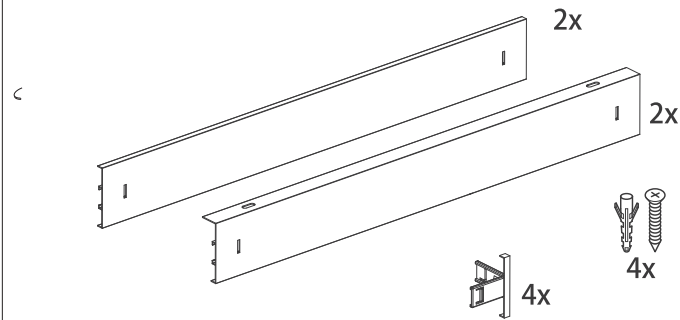

PHILIPS

RC065Z/RC066Z

Accessories

Surface mounted set:
RC065Z SMB W60L60:
911401892480

RC066Z SMB W62L62:
911401892580

Configuration types
(Ceiling only)

Size type

RC065Z SMB W60L60