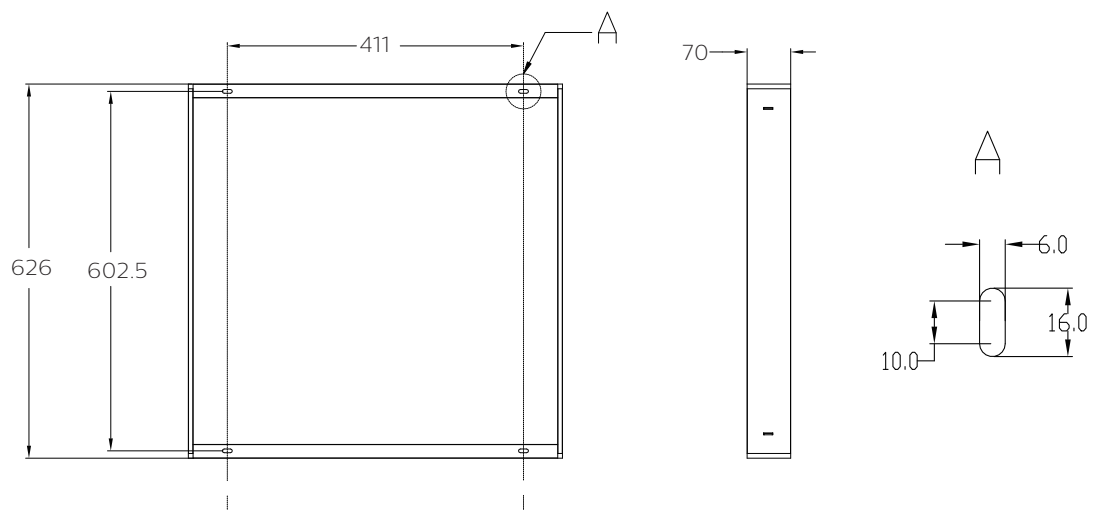

PHILIPS

RC065Z/RC066Z

Accessories

Surface mounted set:
RC065Z SMB W60L60:
911401892480

RC066Z SMB W62L62:
911401892580

Configuration types
(Ceiling only)

Size type

RC065Z SMB W60L60

for RC065Z

W60L60

0.74

RC066Z SMB W62L62

for RC065Z

W62L62

0.77

W60L60

W62L62