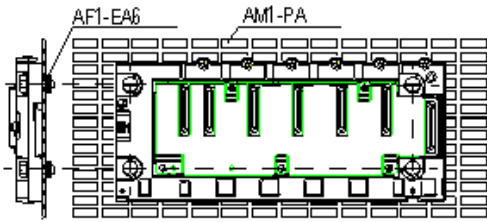

BMXXBP0600 and BMXXBP0600H	273 mm (10.756 in.)	307.6 mm (12.12 in.)	308.8 mm (12.167 in.)
BMXXBP0800 and BMXXBP0800H	338.2 mm (13.325 in.)	372.8 mm (14.69 in.)	374 mm (14.736 in.)
BMXXBP1200 and BMXXBP1200H	468.6 mm (18.463 in.)	503.2 mm (19.826 in.)	504.4 mm (19.873 in.)

Mounting on Telequick AM1-PA and AM3-PA Mounting Grids

Fasten the rack with four M4, M5, M6 or UNC #6 screws.