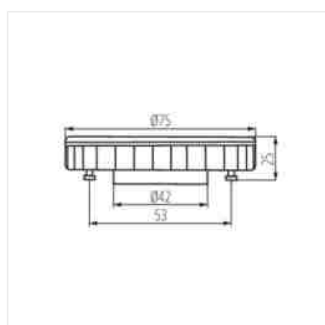

ESG LED 9W GX53

ESG LED 9W GX53