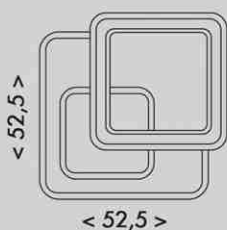

NOVINKA
LED

ECHO
A+

90W 6100lm

WALP17-90W/LED