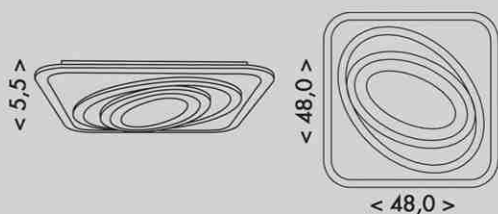

NOVINKA
LED

GALAXY
A+

70W 4900lm

WALP7135-70W/LED