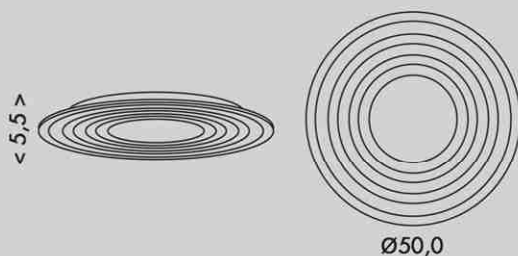

WALP7137-3D/LED

WALP7137-3D/LED

3D  
efekt