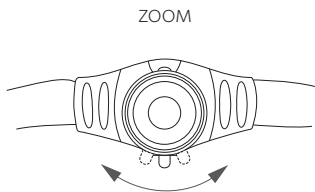

PERFORMANCE

3xAAA
BATTERY

3W

IP44

LED

6000K

300
lm

°C
-15-40°C

kg
80g

3 MODES

P

H