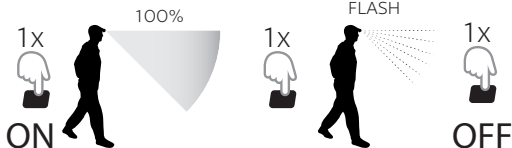

PERFORMANCE

3xAAA
BATTERY

3W

IP44

LED

6000K

300
lm

°C
-15-40°C

kg
80g

3 MODES

P

H