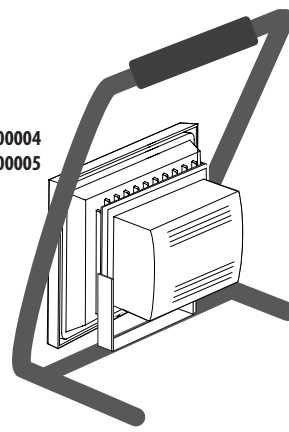

2

LM54300004
LM54300005