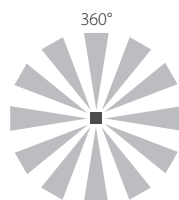

SENZOR SL2503

SL2503/B

1500W

500W

IP66

SENS max. 6m | TIME 10s (±5s) ~ 4min (±1min) | LUX 5 ~ 2000lx

SENZOR SL2504

SL2504/B

1200W

300W

IP20

SENS max. 6m | TIME 10s (±5s) ~ 7min (±2min) | LUX 3 ~ 2000lx