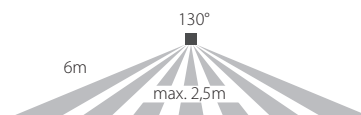

SENZOR SL2503

SL2503/B

1500W

500W

IP66

SENS max. 6m | TIME 10s (±5s) ~ 4min (±1min) | LUX 5 ~ 2000lx

SENZOR SL2504

SL2504/B

1200W

300W

IP20

SENS max. 6m | TIME 10s (±5s) ~ 7min (±2min) | LUX 3 ~ 2000lx