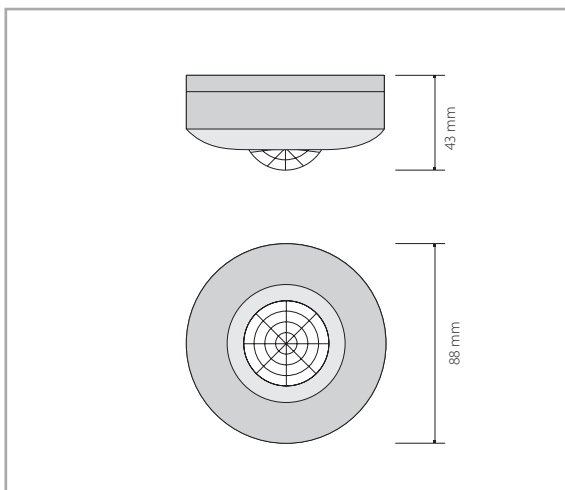

SENZOR SL2503

SL2503/B

1500W

500W

IP66

SENS max. 6m | TIME 10s (±5s) ~ 4min (±1min) | LUX 5 ~ 2000lx

SENZOR SL2504

SL2504/B

1200W

300W

IP20

SENS max. 6m | TIME 10s (±5s) ~ 7min (±2min) | LUX 3 ~ 2000lx