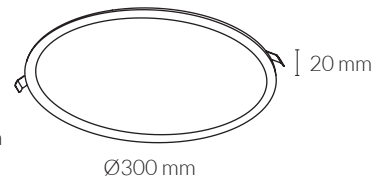

REF. K50200 - 8W

∅ 108 mm
300 mA
3000K - 360lm / 4000K - 464lm

REF. K50201 - 12W

∅ 152 mm
300 mA
3000K - 768lm / 4000K - 780lm

REF. K50202 - 20W

∅ 205 mm
300 mA
3000K - 1500lm / 4000K - 1560lm

REF. K50203 - 24W

∅ 280 mm
300 mA
3000K - 1800lm / 4000K - 1872lm

REF. K50206 - 56W

∅ 580 mm
900 mA
3000K - 3976lm / 4000K - 4032lm