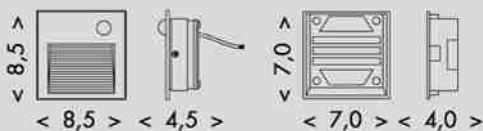

Z01WF-CR

Z01WF-SED

NOVINKA
LED

STEP 2
A+

3W 270lm

Z01WF/PIR-CR

3W 270lm

Z01WF/PIR-SED