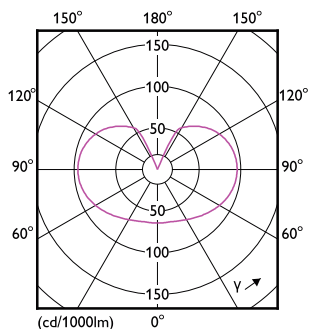

Product	D	C
LED classic 100W A60 WW FR ND 1CT/10	60 mm	104 mm

Fotometrické údaje

© 2022 Philips Lighting B.V. Page 11

Bulb A67 100W 1521lm 2700K E27 NDFrosted

Bulb A67 100W 1521lm 2700K E27 NDFrosted

Bulb A67 100W 1521lm 2700K E27 NDFrosted