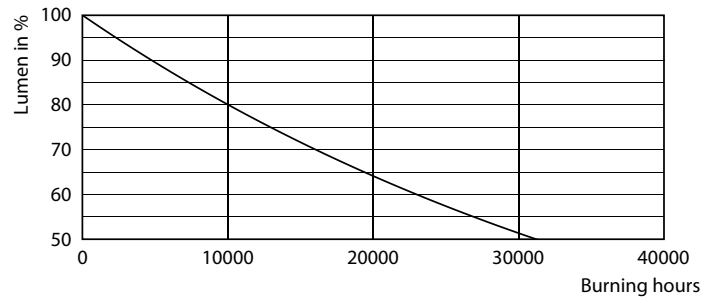

Žárovky LEDbulbs s klasickými vlákny

Životnost

Bulb A67 100W 1521lm 2700K E27 NDFrosted

Bulb A67 100W 1521lm 2700K E27 NDFrosted