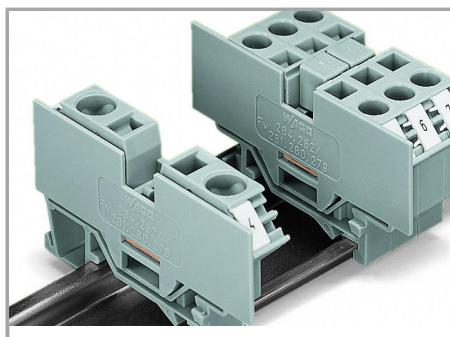

### Assembly

Snapping cover plate onto open side of terminal block.

A cover plate must also be snapped onto the other side of the larger terminal block.

Změny vyhrazeny.

WAGO Elektro spol. sr. o.  
Rozvodova 1116/36  
143 00 Praha 12 - Modřany  
Tel.: +420 261 090 143  
Email: [info.cz@wago.com](mailto:info.cz@wago.com), [wago-cz@wago.com](mailto:wago-cz@wago.com)