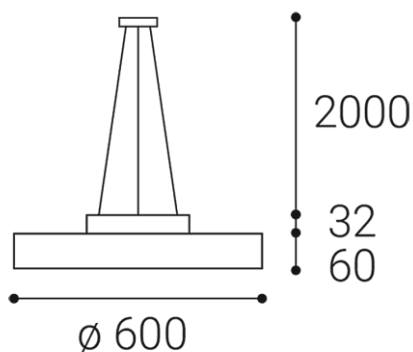

RINGO 60 P-Z, W

Name	
Code	
Color	
Power	
Lumen output	
Color temperature	
Efficacy	
Driver	
Electrical insulation class	
Voltage / Frequency	
Color Rendering Index	
SDCM	
Light beam angle	
Unified Glare Rating	
Light source	
Dimmable	
LED Lifetime	
Warranty	
Ingress Protection	
Material	