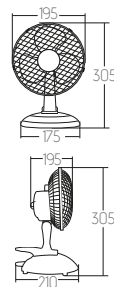

GREENBERRY

VENETO 15

DESK FAN WITH CLIP

Parameters

	15W
	220-240V~ 50/60Hz
	" 15
	2 SPEED LEVELS

GREENBERRY	Colour/EAN
14951	Black 5907540960083
14952	White/Grey 5907540960106

Dimensions
[mm]

Package