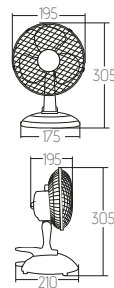

GREENBERRY

VENETO 15

DESK FAN WITH CLIP

Parameters

	15W
	220-240V~ 50/60Hz
	" 15
	2 SPEED LEVELS

GREENBERRY	Colour/EAN
14951	Black 5907540960083
14952	White/Grey 5907540960106

Dimensions
[mm]

Package