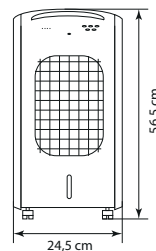

GREENBERRY KLOD ACL-W/BL

AIR COOLER WITH
A REMOTE CONTROLLER

Parameters

	max 80W
	220-240V~ 50/60Hz
	4 MODES
	AIR FLOW: 270m ³ /h

GREENBERRY	Colour/EAN
25900	White/Blue 5905339259004

Dimensions [mm]

Package

Carton: 1/1pcs

Symbols