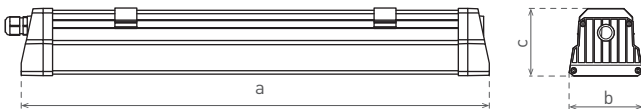

Pf (λ) >0,9

1-6

NEUTRAL WHITE

LED 30W ▶ ∅2 × 18W T8
LED 55W ▶ ∅2 × 36W T8
LED 70W ▶ ∅2 × 58W T8

• SVÍTIDLO LED SMD

DUST PROFI LED MILK 60 NW

DUST PROFI LED MILK 120 NW

DUST PROFI LED MILK 150 NW