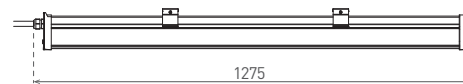

LED 40W ► $\geq \text{D}2 \times 36\text{W T8}$
LED 60W ► $\geq \text{D}2 \times 58\text{W T8}$

- svítidlo z řady DUST PROFI LED NG doplněné o nouzový modul
- vybaveno testovacím tlačítkem
- LED kontrolka signalizuje: - napájení (zelená)