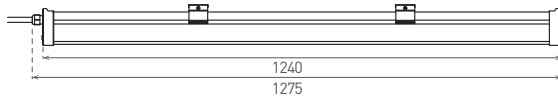

DUST PROFI LED NG

NEUTRAL WHITE

DUST PROFI LED NG 120 40W NW

DUST PROFI LED NG 120 60W NW

LED 40W ► $\geq \text{D}2 \times 36\text{W T8}$
LED 60W ► $\geq \text{D}2 \times 58\text{W T8}$

- SVÍTIDLO LED SMD

							T_c CCT	R_a CRI		DKC
DUST PROFI LED NG 120 40W NW		GXWP345	8592660114361	40	6000	neutrální bílá	4000K	>80	4,0	3 078 Kč
DUST PROFI LED NG 120 60W NW		GXWP360	8592660114354	60	9000	neutrální bílá	4000K	>80	4,0	3 518 Kč