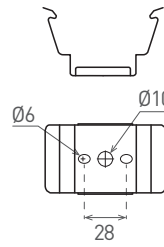

DUST PROFI LED NG

NEUTRAL WHITE

DUST PROFI LED NG 120 40W NW

DUST PROFI LED NG 120 60W NW

LED 40W ► $\geq \text{D}2 \times 36\text{W T8}$
LED 60W ► $\geq \text{D}2 \times 58\text{W T8}$

- SVÍTIDLO LED SMD

							T_c CCT	R_a CRI		DKC
DUST PROFI LED NG 120 40W NW		GXWP345	8592660114361	40	6000	neutrální bílá	4000K	>80	4,0	3 078 Kč
DUST PROFI LED NG 120 60W NW		GXWP360	8592660114354	60	9000	neutrální bílá	4000K	>80	4,0	3 518 Kč