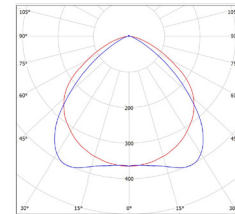

DUST PROFI LED NG

NEUTRAL WHITE

DUST PROFI LED NG 120 40W NW

DUST PROFI LED NG 120 60W NW

LED 40W ► $\geq \text{D}2 \times 36\text{W T8}$
LED 60W ► $\geq \text{D}2 \times 58\text{W T8}$

- SVÍTIDLO LED SMD

							T_c CCT	R_a CRI		DKC
DUST PROFI LED NG 120 40W NW		GXWP345	8592660114361	40	6000	neutrální bílá	4000K	>80	4,0	3 078 Kč
DUST PROFI LED NG 120 60W NW		GXWP360	8592660114354	60	9000	neutrální bílá	4000K	>80	4,0	3 518 Kč