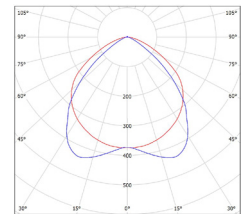

DUST PROFI LED NG

NEUTRAL WHITE

DUST PROFI LED NG 120 40W NW

DUST PROFI LED NG 120 60W NW

LED 40W ► $\geq \text{D}2 \times 36\text{W T8}$
LED 60W ► $\geq \text{D}2 \times 58\text{W T8}$

- SVÍTIDLO LED SMD

							T_c CCT	R_a CRI		DKC
DUST PROFI LED NG 120 40W NW		GXWP345	8592660114361	40	6000	neutrální bílá	4000K	>80	4,0	3 078 Kč
DUST PROFI LED NG 120 60W NW		GXWP360	8592660114354	60	9000	neutrální bílá	4000K	>80	4,0	3 518 Kč