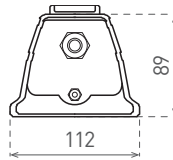

DUST PROFI LED NG

NEUTRAL WHITE

DUST PROFI LED NG 120 40W NW

DUST PROFI LED NG 120 60W NW

LED 40W ► $\geq \text{D}2 \times 36\text{W T8}$
LED 60W ► $\geq \text{D}2 \times 58\text{W T8}$

- SVÍTIDLO LED SMD

							T_c CCT	R_a CRI		DKC
DUST PROFI LED NG 120 40W NW		GXWP345	8592660114361	40	6000	neutrální bílá	4000K	>80	4,0	3 078 Kč
DUST PROFI LED NG 120 60W NW		GXWP360	8592660114354	60	9000	neutrální bílá	4000K	>80	4,0	3 518 Kč