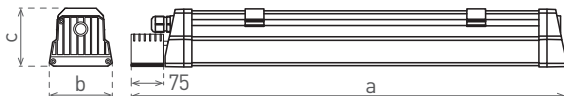

DUST PROFI LED EMERGENCY