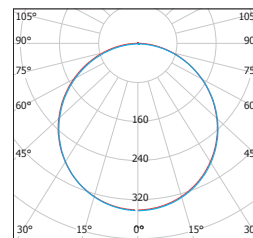

220-240V-
50/60Hz

IP
44/20

-15+45°C

Ra
CRI
>80

120°

25 000

NEUTRAL
WHITE

WARM
WHITE

LED 3W
LED 6W
LED 12W
LED 18W
LED 24W

- VESTAVNÉ SVÍTIDLO LED SMD
- těleso svítidla: broušený hliník lakovaný transparentním lakem
- difuzor: PS NANO
- energeticky efektivní svítidlo typu DOWNLIGHT
- 85% snížení spotřeby elektrické energie
- štíhlý design umožňuje snadnou montáž do stropu
- součástí balení je napájení CCD LED

LED VEGA SQUARE