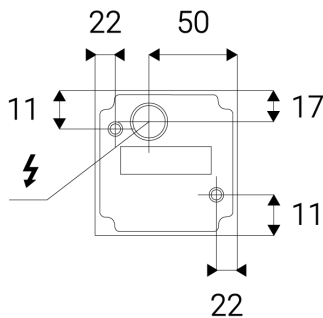

KUBO, A

Name	KUBO, A
Code	5130334
Color	ANTRACITE / RAL 7024
Power	6W ± 10 %
Lumen output	250lm ± 10 %
Color temperature	3000K
Efficacy	42lm/W
Driver	500 mA
Electrical insulation class	
Voltage / Frequency	220-240V/50-60Hz
Color Rendering Index	80+
SDCM	< 3
Light beam angle	60°
Unified Glare Rating	N/A
Light source	LED
Dimmable	ON/OFF
LED Lifetime	L80 B20 30.000h 25°C
Warranty	5 YEAR
Ingress Protection	IP 54
Material	ALUMINIUM/GLASS

Product

Name
KUBO, A
Code
5130334
Color
ANTRACITE / RAL 7024

Power

6W ± 10 %

Lumen output
250lm ± 10 %

Color temperature
3000K

Efficacy
42lm/W

Driver
500 mA

LED Lifetime
L80 B20 30.000h 25°C

Warranty
5 YEAR

Other data

Ingress Protection
IP 54

Material
ALUMINIUM/GLASS

EN

Outdoor round and square surface mounted light fitting equipped with COB LED.
Housing made of aluminium, tempered glass.
Available in anthracite color.
Application:
general outdoor lighting (entrance, terrace, pergola)