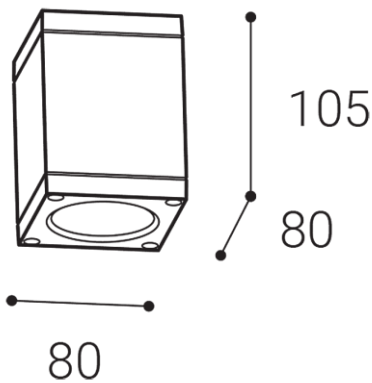

KUBO, A

Name	KUBO, A
Code	5130334
Color	ANTRACITE / RAL 7024
Power	6W ± 10 %
Lumen output	250lm ± 10 %
Color temperature	3000K
Efficacy	42lm/W
Driver	500 mA
Electrical insulation class	
Voltage / Frequency	220-240V/50-60Hz
Color Rendering Index	80+
SDCM	< 3
Light beam angle	60°
Unified Glare Rating	N/A
Light source	LED
Dimmable	ON/OFF
LED Lifetime	L80 B20 30.000h 25°C
Warranty	5 YEAR
Ingress Protection	IP 54
Material	ALUMINIUM/GLASS

Product

Name
KUBO, A
Code
5130334
Color
ANTRACITE / RAL 7024

Power

6W ± 10 %

Lumen output
250lm ± 10 %

Color temperature
3000K

Efficacy
42lm/W

Driver
500 mA

LED Lifetime
L80 B20 30.000h 25°C

Warranty
5 YEAR

Other data

Ingress Protection
IP 54

Material
ALUMINIUM/GLASS

EN

Outdoor round and square surface mounted light fitting equipped with COB LED.
Housing made of aluminium, tempered glass.
Available in anthracite color.
Application:
general outdoor lighting (entrance, terrace, pergola)