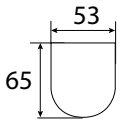

LED SMD

IP44

ROLSO LED

Svitidlo LED
Svietidlo LED