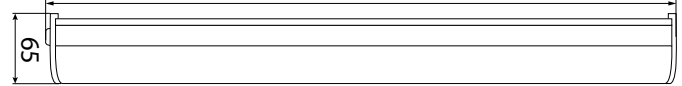

LED SMD

IP44

ROLSO LED

Svitidlo LED
Svietidlo LED

ROLSO LED IP44 15W-NW - 600
ROLSO LED IP44 20W-NW - 900

ROLSO LED