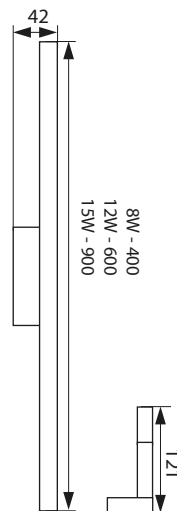

LED SMD

IP44

ASTEN LED

ASTEN LED IP44 8W NW

ASTEN LED IP44 12W NW

ASTEN LED IP44 15W NW

220-240V~
50/60Hz

Te (K)
4000 K

≥15000

[mm²]
2x(0,7-1,5)

[h]
25000

Kanlux

ASTEN LED IP44 8W-NW	26680	8 W	450 lm
ASTEN LED IP44 12W-NW	26681	12 W	770 lm
ASTEN LED IP44 15W-NW	26682	15 W	970 lm

CZ
hliník, plast

SK
hliník, plast