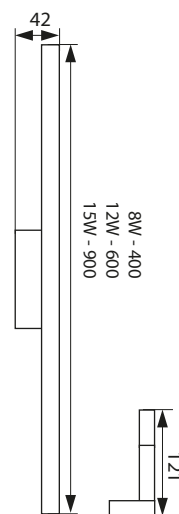

LED SMD

IP44

ASTEN LED

ASTEN LED IP44 8W NW

ASTEN LED IP44 12W NW

ASTEN LED IP44 15W NW

220-240V~
50/60Hz

4000 K

≥15000

2x(0,7-1,5)

25000 [h]

Kanlux

ASTEN LED IP44 8W-NW	26680	8 W	450 lm
ASTEN LED IP44 12W-NW	26681	12 W	770 lm
ASTEN LED IP44 15W-NW	26682	15 W	970 lm

CZ
hliník, plast

SK
hliník, plast