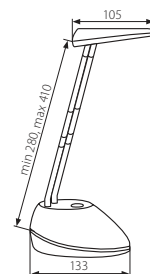

# NALA

NALA SMD/GR

220-240V-50/60Hz

3.7 [W] 180 [°]

LED SMD

2 x 0.75 mm<sup>2</sup> 160 cm

3000 20

210