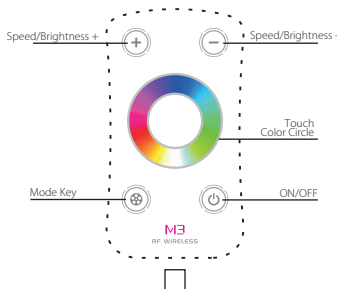

M3-RGB
PN78000103