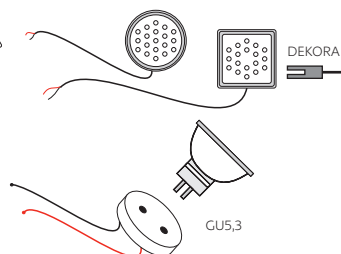

Dálkový ovladač Remote Control

3V DC
BATTERY

433,92
MHz

°C
-10~40°C

kg
0,042kg

Kompatibilní s přijímači/Compatible Receiver: M3-3A
Dosah/Remote Distance: 30m
Rozměry/Dimensions: 104 x 60 x 9 mm

Přijímač Receiver

IN
12-24V
DC

MAX
108W(12V)
216W(24V)

OUT
MAX
3x3A

°C
-10~40°C

kg
0,047kg

Kompatibilní s ovladači/Compatible Remote Control:
M1-DIM, M2-TAS, M3-RGB

Rozměry/Dimensions: 135 x 30 x 20 mm

M3-3A
PN78000104

12/24V =

12/24V =

Stěna/Wall
Magnet

BAT 3V=
(CR2032)

12/24V =
DIM
TAS
RGB

M1-DIM
PN78000101

M2-TAS
PN78000102

M3-RGB
PN78000103