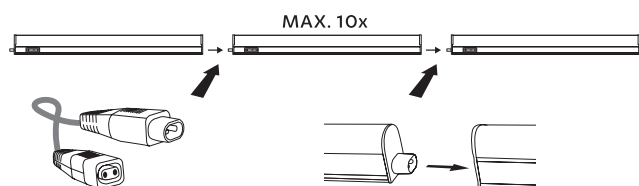

3b

PN11900002
30cm

4