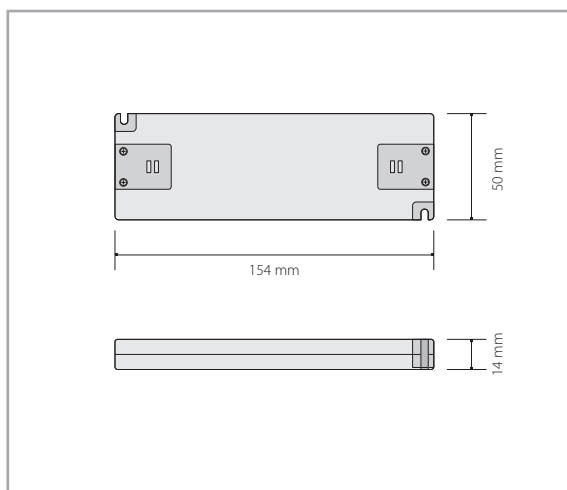

SEZNAM VYBRANÝCH KOMPATIBILNÍCH VÝROBKŮ
THE LIST OF SELECTED COMPATIBLE PRODUCTS
LISTE DER AUSGEWÄHLTEN KOMPATIBLEN PRODUKTE

Strana | Page

DRT020/350	
VP 3 LED | 6 LED | 12 LED AL	29 | 30
OKO | OKO P | OKO 3	113 | 114 | 115
DRT020/700	
VP 1 LED AL	29
VARIO | VARIO DOUBLE | VARIO DUO | VARIO TRIO	24

LED DRIVER 20W TENKÝ | THIN | DÜNN

DRT020/350	☐	10-20W	IP20	350mA DC
DRT020/700	☐	10-20W	IP20	700mA DC

DOPORUČENÉ PŘÍSLUŠENSTVÍ K ZAPOJENÍ
RECOMMENDED ACCESSORIES FOR INSTALLATION
DAS EMPFOHLENE ZUBEHÖR FÜR DIE EINSCHALTUNG

187
Strana | Page