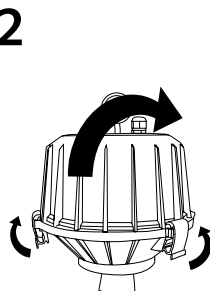

INSTRUCTIONS

MODEL: MHG-150PC, MHG-150AL
MHG-250PC, MHG-250AL
MHG-400PC, MHG-400AL
MHG-150AL/IP
MHG-250AL/IP
MHG-400AL/IP

GALEON Industrial lamp

Before using or installing this product, kindly read the instructions and follow safety rules. Installation should be provided by qualified person/company.

Thank you for choosing the item of company PANLUX s.r.o.

Technical datas

Model	Voltage	Power	Lampholder	IP	Class of protection	Operating temperature	Dimensions A/B/C/D mm	Unit weight	Ballast
GALEON 150W PC	230V~50Hz	150W	E27	IP20	I	-40°~+105°C	Ø495/650/Ø235/280mm	6,68kg	1,80A
GALEON 250W PC	230V~50Hz	250W	E40	IP20	I	-40°~+105°C	Ø495/650/Ø235/280mm	6,68kg	2,13A
GALEON 400W PC	230V~50Hz	400W	E40	IP20	I	-40°~+105°C	Ø495/650/Ø235/280mm	7,55kg	3,50A
GALEON 150W AL	230V~50Hz	150W	E27	IP20	L	-40°~+105°C	Ø480/610/Ø235/280mm	5,55kg	1,80A
GALEON 250W AL	230V~50Hz	250W	E40	IP20	L	-40°~+105°C	Ø480/610/Ø235/280mm	5,55kg	2,13A
GALEON 400W AL	230V~50Hz	400W	E40	IP20	L	-40°~+105°C	Ø480/610/Ø235/280mm	6,42kg	3,50A
GALEON 150W AL IP	230V~50Hz	150W	E27	IP65	L	-40°~+105°C	Ø480/610/Ø235/280mm	5,55kg	1,80A
GALEON 250W AL IP	230V~50Hz	250W	E40	IP65	L	-40°~+105°C	Ø480/610/Ø235/280mm	5,55kg	2,13A
GALEON 400W AL IP	230V~50Hz	400W	E40	IP65	L	-40°~+105°C	Ø480/610/Ø235/280mm	6,42kg	3,50A

Notice

Before using, check the product and make sure there is no damage, otherwise do not use it.

Before every manipulation assure that mains electrical supply is disconnected. In case of damage do not repair or disassemble the product.

We recommended to use metalhalide (HI) lighting sources PANLUX.

If the product is mechanically damaged or connected unprofessionally, guarantee cannot be allowed.

Installation | Instalación

1

2

3

4

5

AL/IP