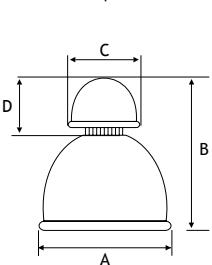

Thank you for choosing the item of company PANLUX s.r.o.

Technical datas

Model	Voltage	Power	Lampholder	IP	Class of protection	Operating temperature	Dimensions A/B/C/D mm	Unit weight	Ballast
GALEON 150W PC	230V~50Hz	150W	E27	IP20	I	-40°~+105°C	Ø495/650/Ø235/280mm	6,68kg	1,80A
GALEON 250W PC	230V~50Hz	250W	E40	IP20	I	-40°~+105°C	Ø495/650/Ø235/280mm	6,68kg	2,13A
GALEON 400W PC	230V~50Hz	400W	E40	IP20	I	-40°~+105°C	Ø495/650/Ø235/280mm	7,55kg	3,50A
GALEON 150W AL	230V~50Hz	150W	E27	IP20	L	-40°~+105°C	Ø480/610/Ø235/280mm	5,55kg	1,80A
GALEON 250W AL	230V~50Hz	250W	E40	IP20	L	-40°~+105°C	Ø480/610/Ø235/280mm	5,55kg	2,13A
GALEON 400W AL	230V~50Hz	400W	E40	IP20	L	-40°~+105°C	Ø480/610/Ø235/280mm	6,42kg	3,50A
GALEON 150W AL IP	230V~50Hz	150W	E27	IP65	L	-40°~+105°C	Ø480/610/Ø235/280mm	5,55kg	1,80A
GALEON 250W AL IP	230V~50Hz	250W	E40	IP65	L	-40°~+105°C	Ø480/610/Ø235/280mm	5,55kg	2,13A
GALEON 400W AL IP	230V~50Hz	400W	E40	IP65	L	-40°~+105°C	Ø480/610/Ø235/280mm	6,42kg	3,50A

Notice

Before using, check the product and make sure there is no damage, otherwise do not use it.

Before every manipulation assure that mains electrical supply is disconnected. In case of damage do not repair or disassemble the product.

We recommended to use metalhalide (HI) lighting sources PANLUX.

If the product is mechanically damaged or connected unprofessionally, guarantee cannot be allowed.

Installation | Instalación

1