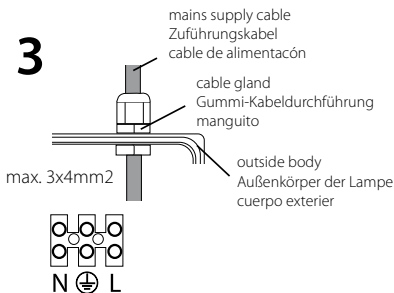

INSTRUCTIONS

MODEL: MHG-150PC, MHG-150AL
MHG-250PC, MHG-250AL
MHG-400PC, MHG-400AL
MHG-150AL/IP
MHG-250AL/IP
MHG-400AL/IP

GALEON Industrial lamp

Before using or installing this product, kindly read the instructions and follow safety rules. Installation should be provided by qualified person/company.

Thank you for choosing the item of company PANLUX s.r.o.

Technical datas

Model	Voltage	Power	Lampholder	IP	Class of protection	Operating temperature	Dimensions A/B/C/D mm	Unit weight	Ballast
GALEON 150W PC	230V~50Hz	150W	E27	IP20	I	-40°~+105°C	Ø495/650/Ø235/280mm	6,68kg	1,80A
GALEON 250W PC	230V~50Hz	250W	E40	IP20	I	-40°~+105°C	Ø495/650/Ø235/280mm	6,68kg	2,13A
GALEON 400W PC	230V~50Hz	400W	E40	IP20	I	-40°~+105°C	Ø495/650/Ø235/280mm	7,55kg	3,50A
GALEON 150W AL	230V~50Hz	150W	E27	IP20	L	-40°~+105°C	Ø480/610/Ø235/280mm	5,55kg	1,80A
GALEON 250W AL	230V~50Hz	250W	E40	IP20	L	-40°~+105°C	Ø480/610/Ø235/280mm	5,55kg	2,13A
GALEON 400W AL	230V~50Hz	400W	E40	IP20	L	-40°~+105°C	Ø480/610/Ø235/280mm	6,42kg	3,50A
GALEON 150W AL IP	230V~50Hz	150W	E27	IP65	L	-40°~+105°C	Ø480/610/Ø235/280mm	5,55kg	1,80A
GALEON 250W AL IP	230V~50Hz	250W	E40	IP65	L	-40°~+105°C	Ø480/610/Ø235/280mm	5,55kg	2,13A
GALEON 400W AL IP	230V~50Hz	400W	E40	IP65	L	-40°~+105°C	Ø480/610/Ø235/280mm	6,42kg	3,50A

Notice

Before using, check the product and make sure there is no damage, otherwise do not use it.

Before every manipulation assure that mains electrical supply is disconnected. In case of damage do not repair or disassemble the product.

We recommended to use metalhalide (HI) lighting sources PANLUX.

If the product is mechanically damaged or connected unprofessionally, guarantee cannot be allowed.

Installation | Instalación

1

2

3

4

5

AL/IP