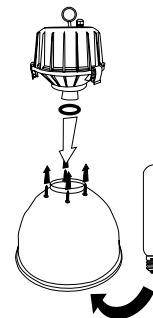

INSTRUCTIONS

MODEL: MHG-150PC, MHG-150AL
MHG-250PC, MHG-250AL
MHG-400PC, MHG-400AL
MHG-150AL/IP
MHG-250AL/IP
MHG-400AL/IP

GALEON Industrial lamp

Before using or installing this product, kindly read the instructions and follow safety rules. Installation should be provided by qualified person/company.

Thank you for choosing the item of company PANLUX s.r.o.

Technical datas

Model	Voltage	Power	Lampholder	IP	Class of protection	Operating temperature	Dimensions A/B/C/D mm	Unit weight	Ballast
GALEON 150W PC	230V~50Hz	150W	E27	IP20	I	-40°~+105°C	Ø495/650/Ø235/280mm	6,68kg	1,80A
GALEON 250W PC	230V~50Hz	250W	E40	IP20	I	-40°~+105°C	Ø495/650/Ø235/280mm	6,68kg	2,13A
GALEON 400W PC	230V~50Hz	400W	E40	IP20	I	-40°~+105°C	Ø495/650/Ø235/280mm	7,55kg	3,50A
GALEON 150W AL	230V~50Hz	150W	E27	IP20	L	-40°~+105°C	Ø480/610/Ø235/280mm	5,55kg	1,80A
GALEON 250W AL	230V~50Hz	250W	E40	IP20	L	-40°~+105°C	Ø480/610/Ø235/280mm	5,55kg	2,13A
GALEON 400W AL	230V~50Hz	400W	E40	IP20	L	-40°~+105°C	Ø480/610/Ø235/280mm	6,42kg	3,50A
GALEON 150W AL IP	230V~50Hz	150W	E27	IP65	L	-40°~+105°C	Ø480/610/Ø235/280mm	5,55kg	1,80A
GALEON 250W AL IP	230V~50Hz	250W	E40	IP65	L	-40°~+105°C	Ø480/610/Ø235/280mm	5,55kg	2,13A
GALEON 400W AL IP	230V~50Hz	400W	E40	IP65	L	-40°~+105°C	Ø480/610/Ø235/280mm	6,42kg	3,50A

Notice

Before using, check the product and make sure there is no damage, otherwise do not use it.

Before every manipulation assure that mains electrical supply is disconnected. In case of damage do not repair or disassemble the product.

We recommended to use metalhalide (HI) lighting sources PANLUX.

If the product is mechanically damaged or connected unprofessionally, guarantee cannot be allowed.

Installation | Instalación

1

2

3

4

5

AL/IP