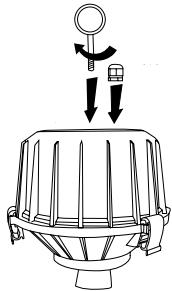

INSTRUCTIONS

MODEL: MHG-150PC, MHG-150AL
MHG-250PC, MHG-250AL
MHG-400PC, MHG-400AL
MHG-150AL/IP
MHG-250AL/IP
MHG-400AL/IP

GALEON Industrial lamp

Before using or installing this product, kindly read the instructions and follow safety rules. Installation should be provided by qualified person/company.

Thank you for choosing the item of company PANLUX s.r.o.

Technical datas

Model	Voltage	Power	Lampholder	IP	Class of protection	Operating temperature	Dimensions A/B/C/D mm	Unit weight	Ballast
GALEON 150W PC	230V~50Hz	150W	E27	IP20	I	-40°~+105°C	Ø495/650/Ø235/280mm	6,68kg	1,80A
GALEON 250W PC	230V~50Hz	250W	E40	IP20	I	-40°~+105°C	Ø495/650/Ø235/280mm	6,68kg	2,13A
GALEON 400W PC	230V~50Hz	400W	E40	IP20	I	-40°~+105°C	Ø495/650/Ø235/280mm	7,55kg	3,50A
GALEON 150W AL	230V~50Hz	150W	E27	IP20	L	-40°~+105°C	Ø480/610/Ø235/280mm	5,55kg	1,80A
GALEON 250W AL	230V~50Hz	250W	E40	IP20	L	-40°~+105°C	Ø480/610/Ø235/280mm	5,55kg	2,13A
GALEON 400W AL	230V~50Hz	400W	E40	IP20	L	-40°~+105°C	Ø480/610/Ø235/280mm	6,42kg	3,50A
GALEON 150W AL IP	230V~50Hz	150W	E27	IP65	L	-40°~+105°C	Ø480/610/Ø235/280mm	5,55kg	1,80A
GALEON 250W AL IP	230V~50Hz	250W	E40	IP65	L	-40°~+105°C	Ø480/610/Ø235/280mm	5,55kg	2,13A
GALEON 400W AL IP	230V~50Hz	400W	E40	IP65	L	-40°~+105°C	Ø480/610/Ø235/280mm	6,42kg	3,50A

Notice

Before using, check the product and make sure there is no damage, otherwise do not use it.

Before every manipulation assure that mains electrical supply is disconnected. In case of damage do not repair or disassemble the product.

We recommended to use metalhalide (HI) lighting sources PANLUX.

If the product is mechanically damaged or connected unprofessionally, guarantee cannot be allowed.

Installation | Instalación

1

2

3

4

5

AL/IP