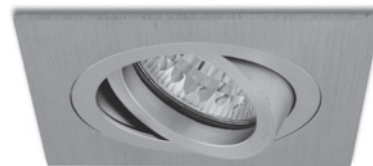

VP AL ALUMINIUM

KVD-HR50/AL

50W

GU5,3

IP20

VP AL ALUMINIUM

HVD-HR50/AL

50W