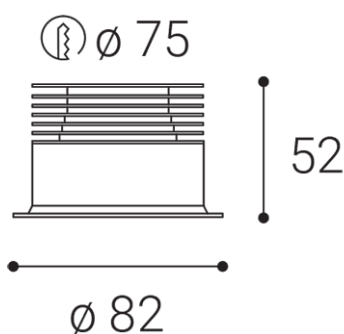

SPOT C, W

Name	
Code	
Color	
Power	
Lumen output	
Color temperature	
Efficacy	
Driver	
Electrical insulation class	
Voltage / Frequency	
Color Rendering Index	
SDCM	
Light beam angle	
Unified Glare Rating	
Light source	
Dimmable	
LED Lifetime	
Warranty	
Ingress Protection	
Material	

Product

SPOT C, W

2150331

WHITE / RAL 9003

Power

9W ± 10 %

735lm ± 10 %

3000K