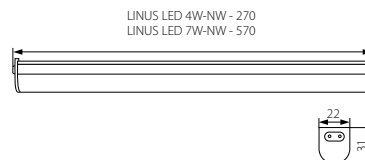

LINUS LINK

PŘÍSLUŠENSTVÍ / PRÍSLUŠENSTVO

LINUS LINK	14977	Propojovací kábel LINUS prepojovací kábel LINUS

220-240V~ 50/60Hz	2 x 0,75mm² 150 cm
LED SMD	IP 20
Hand icon with slash	House icon
IC (R) ELFPE ≤ 0,1 Wackdam 4000	Light fixture icon
30000 (h)	Recycling symbol
≥150000	EAC
Light fixture icon	CE

Kanlux

LINUS LED 4W-NW	27590	4	330
LINUS LED 7W-NW	27591	7	630

CZ

biela
těleso svítidla: plast / difúzor: sklo

SK

biela
teleso svietidla: plast / difúzor: sklo