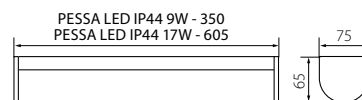

Koupelnové svítidlo LED
Kúpeľňové svietidlo LED

LED SMD

PESSA LED IP44

PESSA LED IP44 9W-350

PESSA LED IP44 17W-605

Kanlux

Model	Power (W)	Beam Angle (lm)	Length (mm)	Height (mm)
PESSA LED IP44 9W-WW	27530	9	700	3000
PESSA LED IP44 9W-NW	27531	9	700	4000
PESSA LED IP44 17W-WW	27532	17	1400	3000
PESSA LED IP44 17W-NW	27533	17	1400	4000