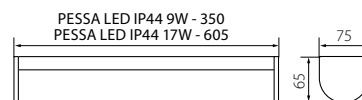

Koupelnové svítidlo LED
Kúpeľňové svietidlo LED

LED SMD

PESSA LED IP44

PESSA LED IP44 9W-WW

PESSA LED IP44 17W-WW

Kanlux

		[W]	[lm]	Tc [K] ≤ 6x MacAdam
PESSA LED IP44 9W-WW	27530	9	700	3000
PESSA LED IP44 9W-NW	27531	9	700	4000
PESSA LED IP44 17W-WW	27532	17	1400	3000
PESSA LED IP44 17W-NW	27533	17	1400	4000