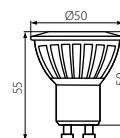

TEDI MAX LED GU10-WW