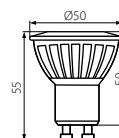

TEDI MAX LED GU10-WW