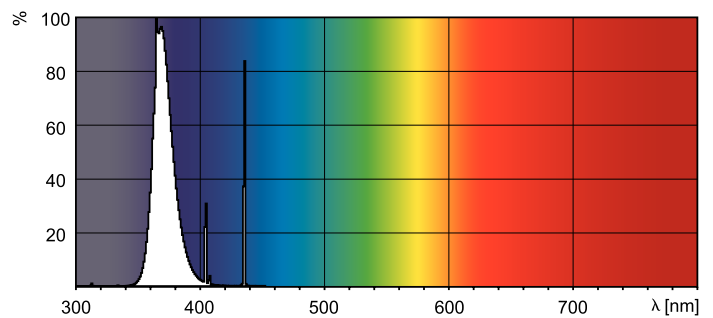

Product data

General Information		Operating and Electrical	
Cap-Base	G13 [Medium Bi-Pin Fluorescent]	Power (Rated) (Nom)	36 W
Main Application	Reprography (R)	Lamp Current (Nom)	0.865 A
Life to 50% Failures (Nom)	9000 h	Voltage (Nom)	50 V
Useful Life (Nom)	5000 h		
Light Technical		Approval and Application	
Color Code	10	Mercury (Hg) Content (Nom)	8.0 mg
Color Designation	Actinic		
Chromaticity Coordinate X (Nom)	225	UV	
Chromaticity Coordinate Y (Nom)	230	UV-B/UV-A (IEC)	0.2 %
UV Depreciation at 2000 h	20 %	UV-A Radiation 100Hr (IEC)	8.8 W
UV Depreciation at 5000 h	30 %		
		Product Data	
		Full product code	872790086085600
		Order product name	Actinic BL TL-D TL-DK Secura 36W/10 1SL/25

Dimensional drawing

Product	D (max)	A (max)	B (max)	B (min)	C (max)
Actinic BL TL-D TL-DK Secura 36W/10 1SL/25	28 mm	589.8 mm	596.9 mm	594.5 mm	604 mm

TL-DK Secura 36W/10

Photometric data

Lightcolor /10

Lightcolor /10