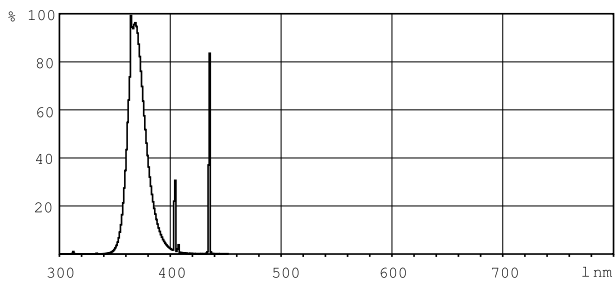

Product data

General Information		Operating and Electrical	
Cap-Base	G13 [Medium Bi-Pin Fluorescent]	Power (Rated) (Nom)	36 W
Main Application	Reprography (R)	Lamp Current (Nom)	0.865 A
Life to 50% Failures (Nom)	9000 h	Voltage (Nom)	50 V
Useful Life (Nom)	5000 h		
Light Technical		Approval and Application	
Color Code	10	Mercury (Hg) Content (Nom)	8.0 mg
Color Designation	Actinic		
Chromaticity Coordinate X (Nom)	225	UV	
Chromaticity Coordinate Y (Nom)	230	UV-B/UV-A (IEC)	0.2 %
UV Depreciation at 2000 h	20 %	UV-A Radiation 100Hr (IEC)	8.8 W
UV Depreciation at 5000 h	30 %		
		Product Data	
		Full product code	872790086085600
		Order product name	Actinic BL TL-D TL-DK Secura 36W/10 1SL/25

Dimensional drawing

Product	D (max)	A (max)	B (max)	B (min)	C (max)
Actinic BL TL-D TL-DK Secura 36W/10 1SL/25	28 mm	589.8 mm	596.9 mm	594.5 mm	604 mm

TL-DK Secura 36W/10

Photometric data

Lightcolor /10

Lightcolor /10