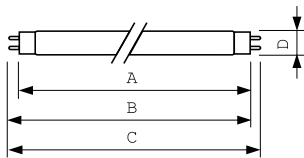

Product data

General Information		Operating and Electrical	
Cap-Base	G13 [Medium Bi-Pin Fluorescent]	Power (Rated) (Nom)	36 W
Main Application	Reprography (R)	Lamp Current (Nom)	0.865 A
Life to 50% Failures (Nom)	9000 h	Voltage (Nom)	50 V
Useful Life (Nom)	5000 h		
Light Technical		Approval and Application	
Color Code	10	Mercury (Hg) Content (Nom)	8.0 mg
Color Designation	Actinic		
Chromaticity Coordinate X (Nom)	225	UV	
Chromaticity Coordinate Y (Nom)	230	UV-B/UV-A (IEC)	0.2 %
UV Depreciation at 2000 h	20 %	UV-A Radiation 100Hr (IEC)	8.8 W
UV Depreciation at 5000 h	30 %		
		Product Data	
		Full product code	872790086085600
		Order product name	Actinic BL TL-D TL-DK Secura 36W/10 1SL/25

Actinic BL TL-D(K) Secura

EAN/UPC - Product	8727900860856
Order code	928019801003
Numerator - Quantity Per Pack	1
Numerator - Packs per outer box	25

Material Nr. (12NC)	928019801003
Net Weight (Piece)	127.500 g

Dimensional drawing

Product	D (max)	A (max)	B (max)	B (min)	C (max)
Actinic BL TL-D TL-DK Secura 36W/10 1SL/25	28 mm	589.8 mm	596.9 mm	594.5 mm	604 mm

TL-DK Secura 36W/10

Photometric data

Lightcolor /10

Lightcolor /10