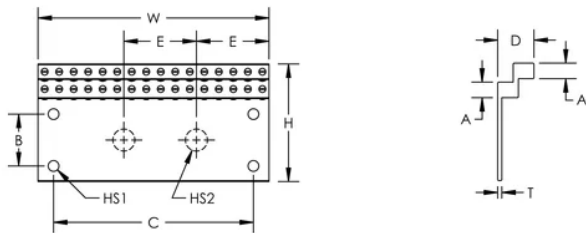

Can be fixed on standoff insulators or punched or threaded copper busbar

High fill ratio allows output connection with or without terminal

Quick and easy installation

RoHS compliant

PRODUCT ATTRIBUTES

Article Number: 553151

Depth: 22 mm

Height: 72 mm

Width: 141.5 mm

Thickness: 2.5 mm

Hole Size 1: 6.6 mm

Hole Size 2: 13.5 mm

A: 9.5 mm

B: 31.75 mm

C: 122.5 mm

E: 44.5 mm

Torque: 2 N·m

Unit Weight: 0.16 kg

Complies With: IEC® 60947-1; IEC® 60998-2-1

DIAGRAMS

WARNING

nVent products shall be installed and used only as indicated in nVent's product instruction sheets and training materials. Instruction sheets are available at www.nvent.com and from your nVent customer service representative. Improper installation, misuse, misapplication or other failure to completely follow nVent's instructions and warnings may cause product malfunction, property damage, serious bodily injury and death and/or void your warranty.