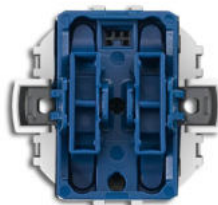

PRODUCT-DETAILS

6108/06-AP-500

6108/06-AP-500 Push-button coupler 2g AP

Obecné informace

Typ	6108/06-AP-500
Id výrobku	2CKA006133A0225
EAN	4011395210963
Katalogový popis	6108/06-AP-500 Push-button coupler 2g AP
Detailní popis	For contacting conventional 1gang rocker switches. With middle position. For inserting in the ocean surface-mounted housing. Enclosed mounting plate for the following ranges: Busch-Duro 2000® SI/SI Linear, Reflex SI/SI Linear, future® linear, alpha, solo®, Busch-axcent®, carat® and pure stainless steel. The bus can be connected via enclosed terminal block.