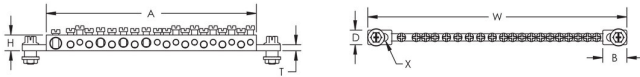

Max Current Rating: 250 A

Height: 13 mm

Width: 215 mm

Depth: 12 mm

Thickness: 5 mm

X: 6.2 x 7 mm

B: 20 mm

A: 175 mm

Unit Weight: 0.193 kg

Complies With: IEC® 61439.1

DIAGRAMS

WARNING

nVent products shall be installed and used only as indicated in nVent's product instruction sheets and training materials. Instruction sheets are available at www.nvent.com and from your nVent customer service representative. Improper installation, misuse, misapplication or other failure to completely follow nVent's instructions and warnings may cause product malfunction, property damage, serious bodily injury and death and/or void your warranty.

North America

+1.800.753.9221

Option 1 – Customer Care

Option 2 – Technical Support

Europe

Netherlands:

+31 800-0200135

France:

+33 800 901 793

Europe

Germany:

800 1890272

Other Countries:

+31 13 5835404