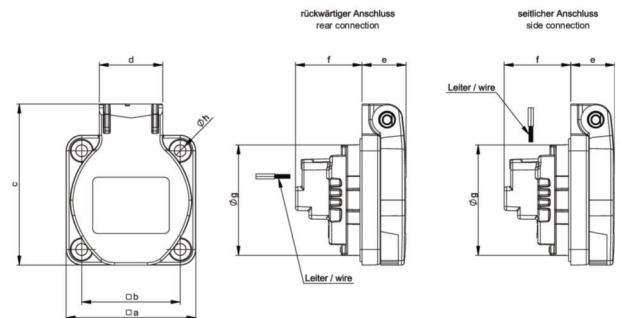

# PCE data sheet

article#	<b>105-0ssc</b>
article description	<b>Socket outlet with protective contact 50x50 nat shutter IP54 side (black)</b>
description long	Socket outlet with protective contact series S-NOVA housing material: PA6, color: black flange size: 50x50 mm connection technology: screw terminal, side entry system: Austrian/German earthing system + shutter contacts: nickel plated 250V / 16A / 2P+E , protection rating: IP54
GTIN (EAN)	9003399216510
country of origin	AT
customs number	85366990
net weight	0.046 kg
packaging quantity	100
minimum order quantity	200

ETIM 7.0	EC001325
Model	Protective contact (SCHUKO)
Material	Plastic
Material quality	Thermoplastic
Halogen free	True
Flange size	50x50 mm
With hinged lid	True
For heavy conditions (in accordance with VDE)	True
Degree of protection (IP)	IP54
Angle of plug	Straight
Connection system	Screwed terminal
Colour	Black 9005
Number of poles	3
Nominal current	16 A
Nominal voltage	250 V