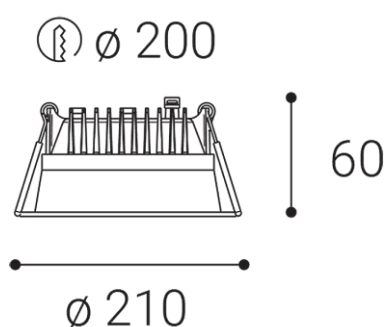

ZETA L, W

Name	ZETA L, W
Code	2250731D
Color	WHITE / RAL 9003
Power	25W ± 10 %
Lumen output	2500lm ± 10 %
Color temperature	3000K
Efficacy	100lm/W
Driver	600 mA
Electrical insulation class	Ⅲ
Voltage / Frequency	220-240V/50-60Hz
Color Rendering Index	90+
SDCM	< 3
Light beam angle	90°
Unified Glare Rating	<19
Light source	LED
Dimmable	DALI/PUSH
LED Lifetime	L80B20 50.000h 25°C
Warranty	5 YEAR
Ingress Protection	IP 44
Material	ALUMINIUM/PMMA

Product

ZETA L, W
2250731D
WHITE / RAL 9003

Power

25W ± 10 %
2500lm ± 10 %
3000K
100lm/W
600 mA

220-240V/50-60Hz

Information

90+
< 3
90°
<19
LED
DALI/PUSH
L80B20 50.000h 25°C
5 YEAR

Other data